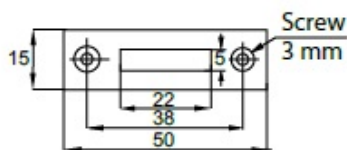

PRODUCT SHEET

Description:

Roll Blind Lock 855, $\varnothing 19 \times 22$ mm, NPL, CK SISO, KA D20, W/Flat Striking Plate

Item number:

14.01.460-5

Units	Box	Carton	HS Code	Barcode
Pcs.	12	120	8301300000	 5704866453974