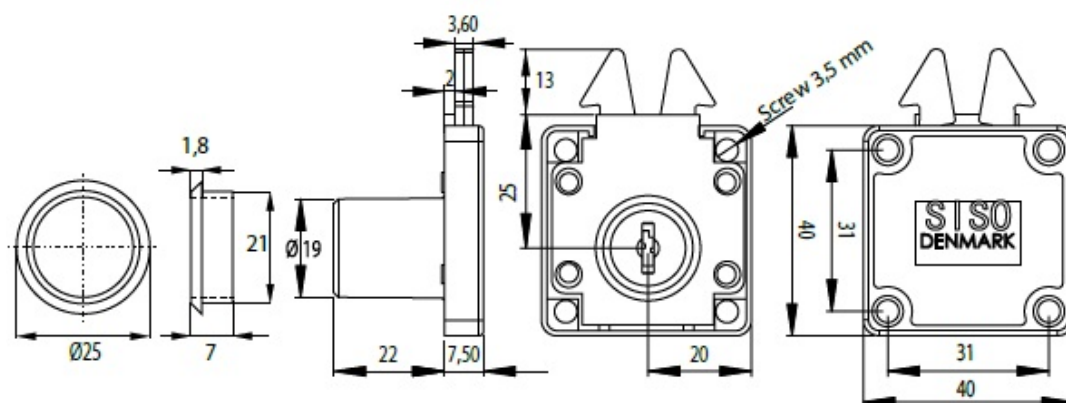

PRODUCT SHEET

Description:

Roll Blind Lock 855, $\varnothing 19 \times 22$ mm, NPL, CK SISO, KA D20, W/Flat Striking Plate

Item number:

14.01.460-5

Units	Box	Carton	HS Code	Barcode
Pcs.	12	120	8301300000	 5704866453974